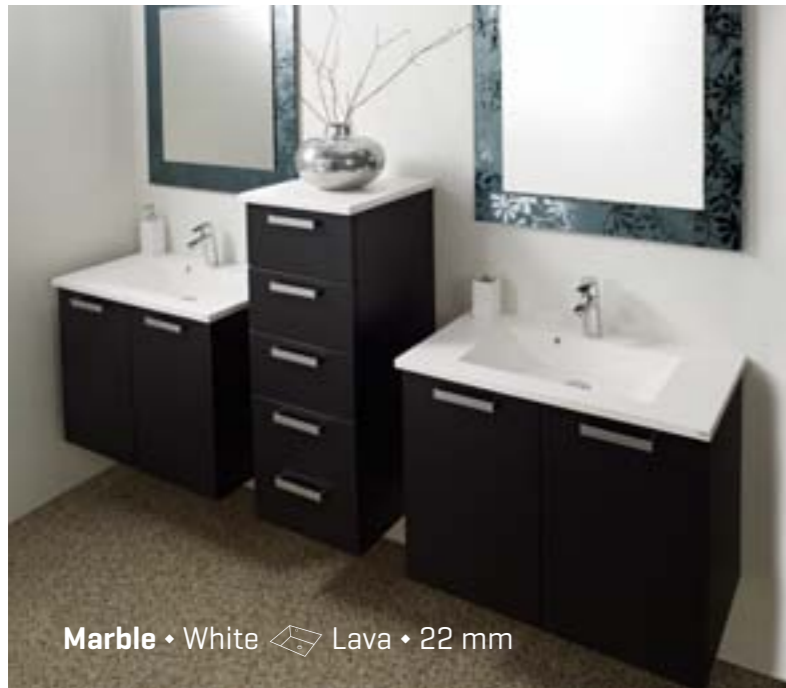

Marble • White mat • Bath tub no. 1

Graphalit® • White  Novo 38 • 30 mm

Graphalit® • Vanilla  Uniq • 40 mm

Graphalit® • White  Concept • 40 mm

Marble • White  Lava • 22 mm

Granulon • Basic grey  Square 70 • 22 mm