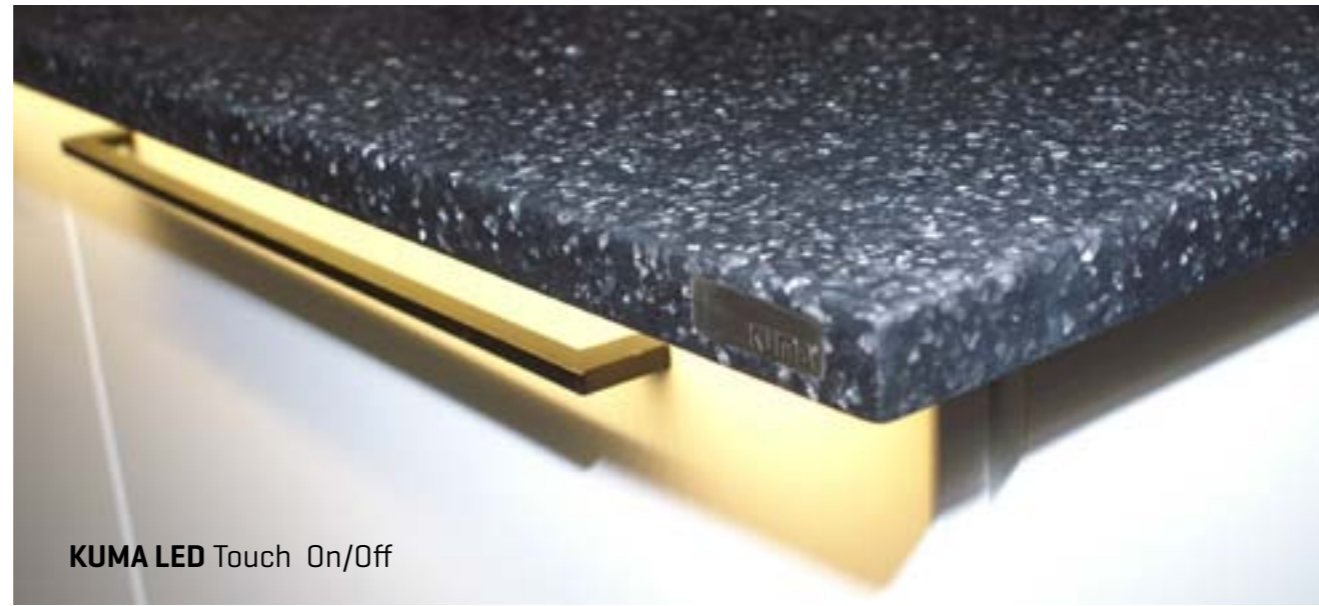

Graphalit® • White  Lava7 • 30 mm

Graphalit® • White  Divine7 • 40 mm

Grasolit® • Dark slate  Divine7 • 30 mm

Epic7

Divine7

KUMA7® • Square7

KUMA LED Touch On/Off

KUMA LED effect Lighting