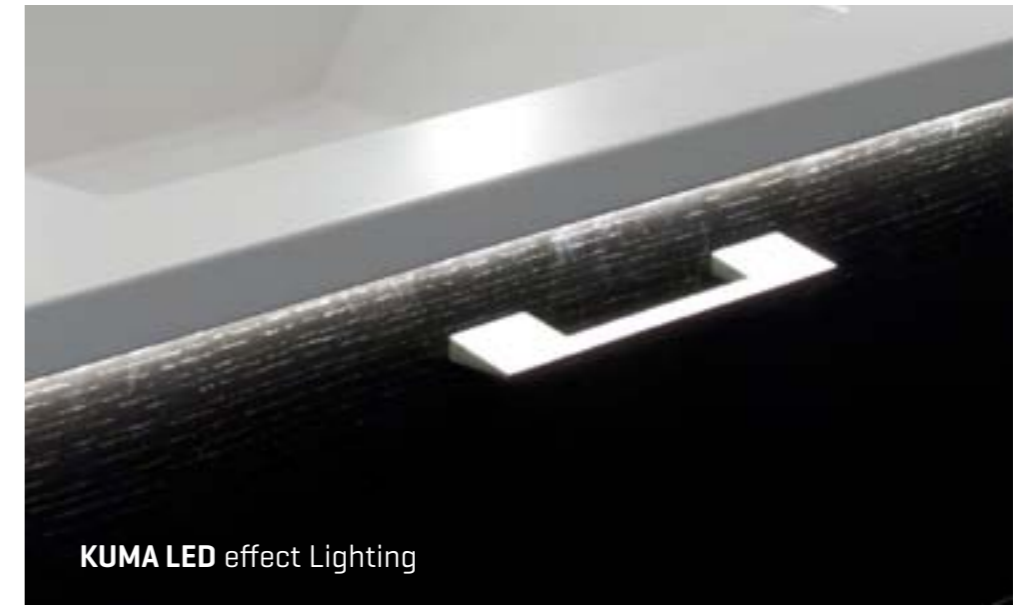

Graphalit® • White  Lava7 • 30 mm

Graphalit® • White  Divine7 • 40 mm

Grasolit® • Dark slate  Divine7 • 30 mm

Epic7

Divine7

KUMA7® • Square7

KUMA LED Touch On/Off

KUMA LED effect Lighting